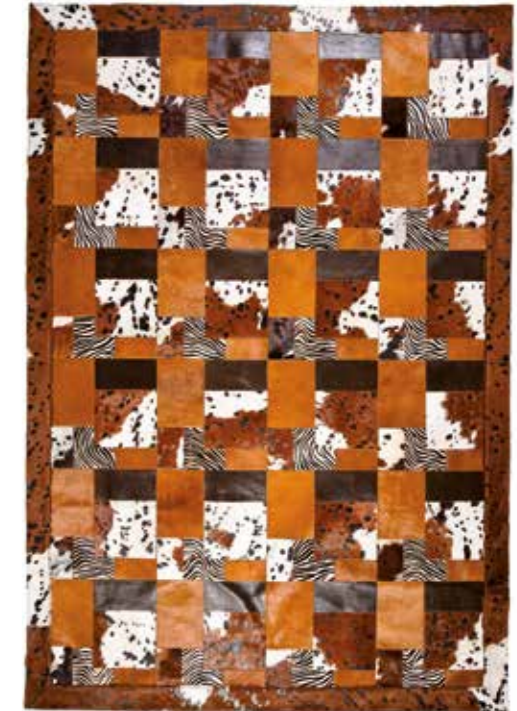

Colori disponibili / Colours available

Z091